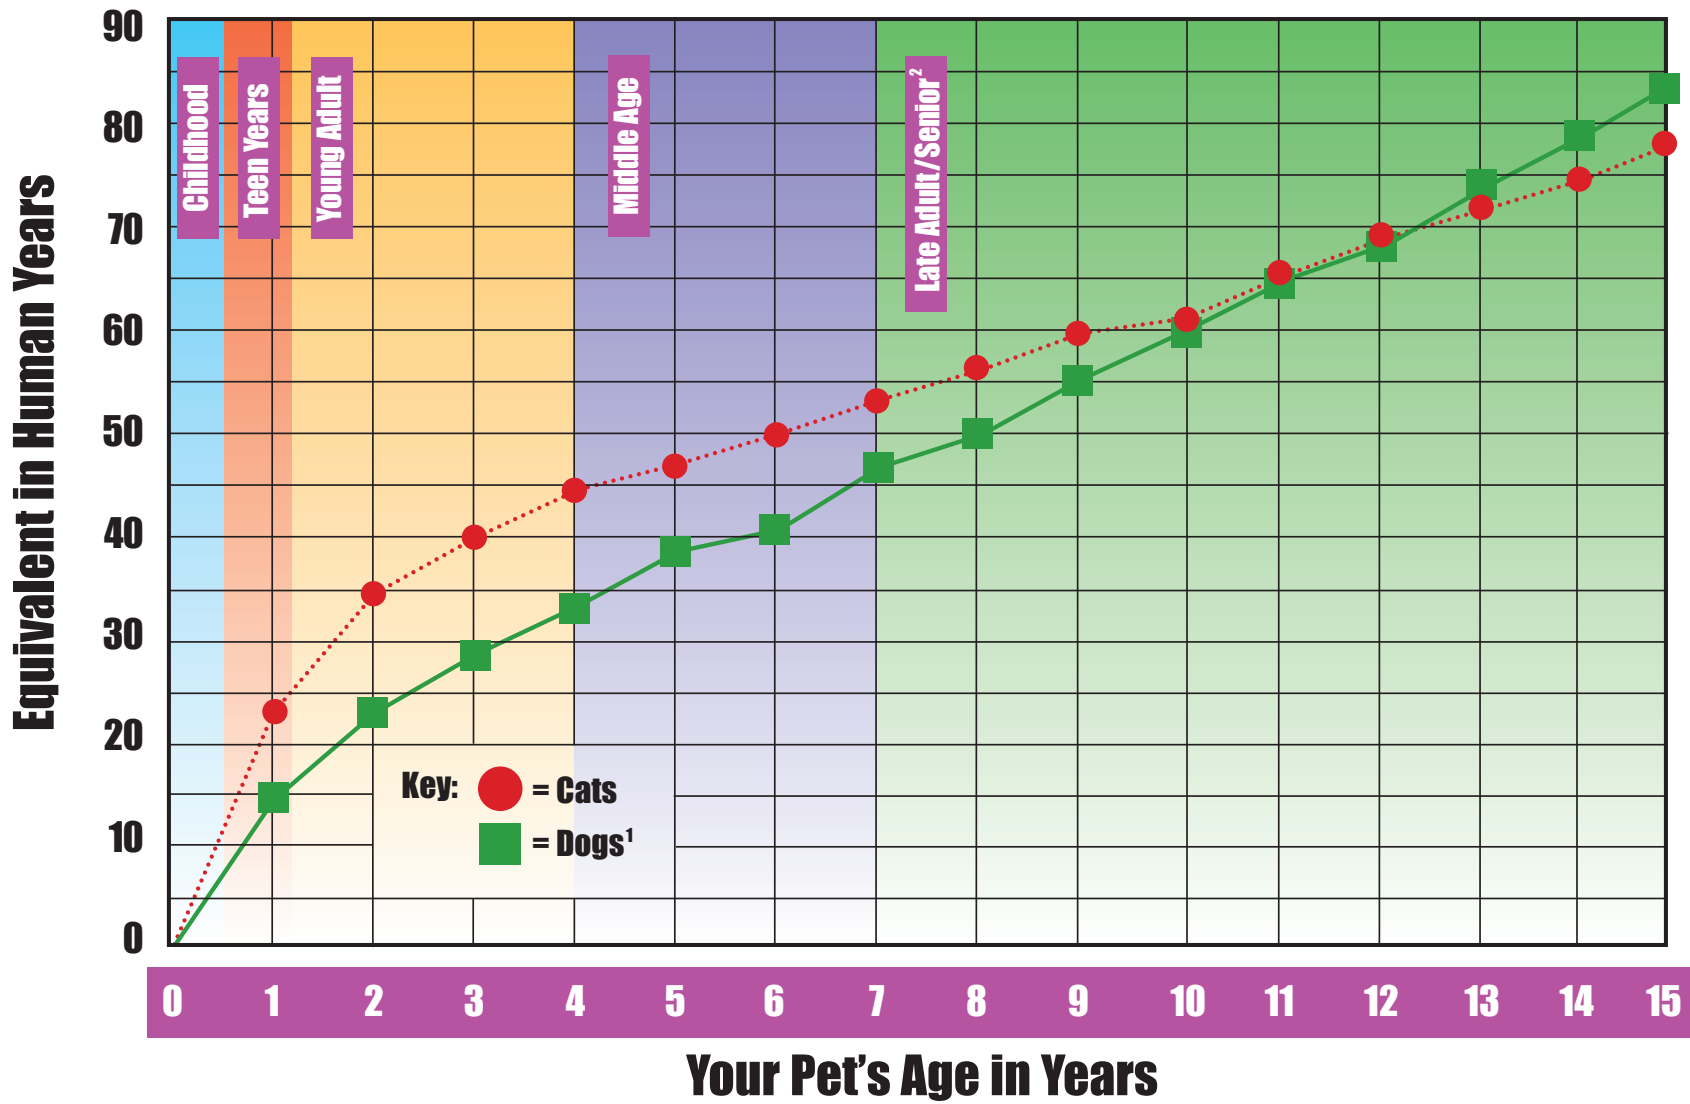

Pets age faster than people.

Determine your pet's age in human years.

¹Based on a medium-sized dog weighing 21-50 lbs. Many other factors including weight and breed may influence the aging process. Ask your veterinarian for your pet's age.

²Some breeds are considered "senior" as early as seven years of age.